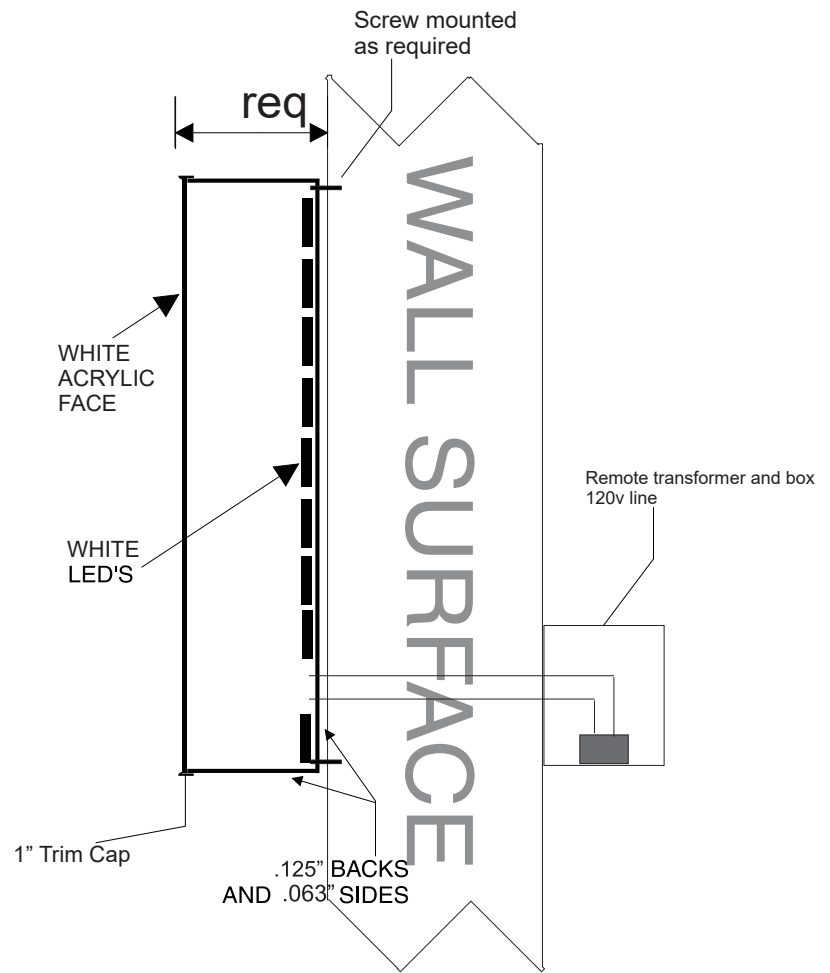

BACK-LIGHTED LED LETTERS

Note> DRAWINGS ARE COMPUTER GENERATED AND MAY BE DIFFERENT FROM ACTUAL PRODUCT.

FACE-LIGHTED LED LETTERS

R

A.R.K. RAMOS

ARCHITECTURAL SIGNAGE

EMAIL: CUSTOMERSERVICE@ARKRAMOS.COM

800-725-7266
fax: 405-232-8516