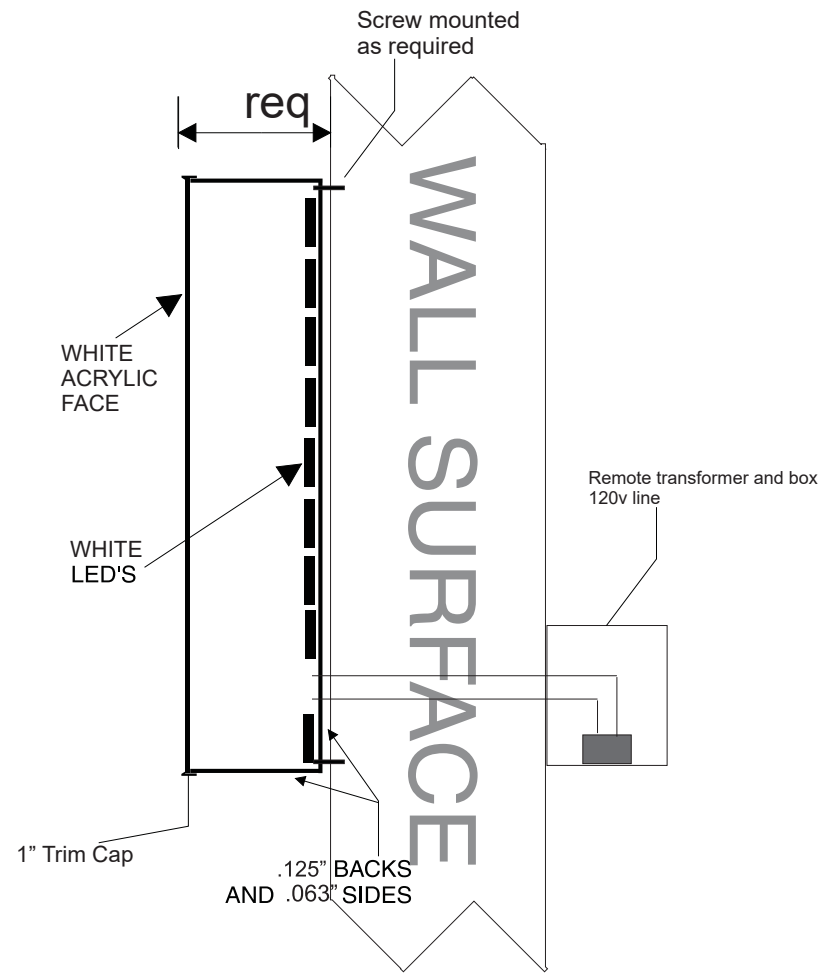

BACK-LIGHTED LED LETTERS

Note> DRAWINGS ARE COMPUTER GENERATED AND MAY BE DIFFERENT FROM ACTUAL PRODUCT.

FACE-LIGHTED LED LETTERS

R

A.R.K. RAMOS

ARCHITECTURAL SIGNAGE

EMAIL: CUSTOMERSERVICE@ARKRAMOS.COM

800-725-7266
fax: 405-232-8516